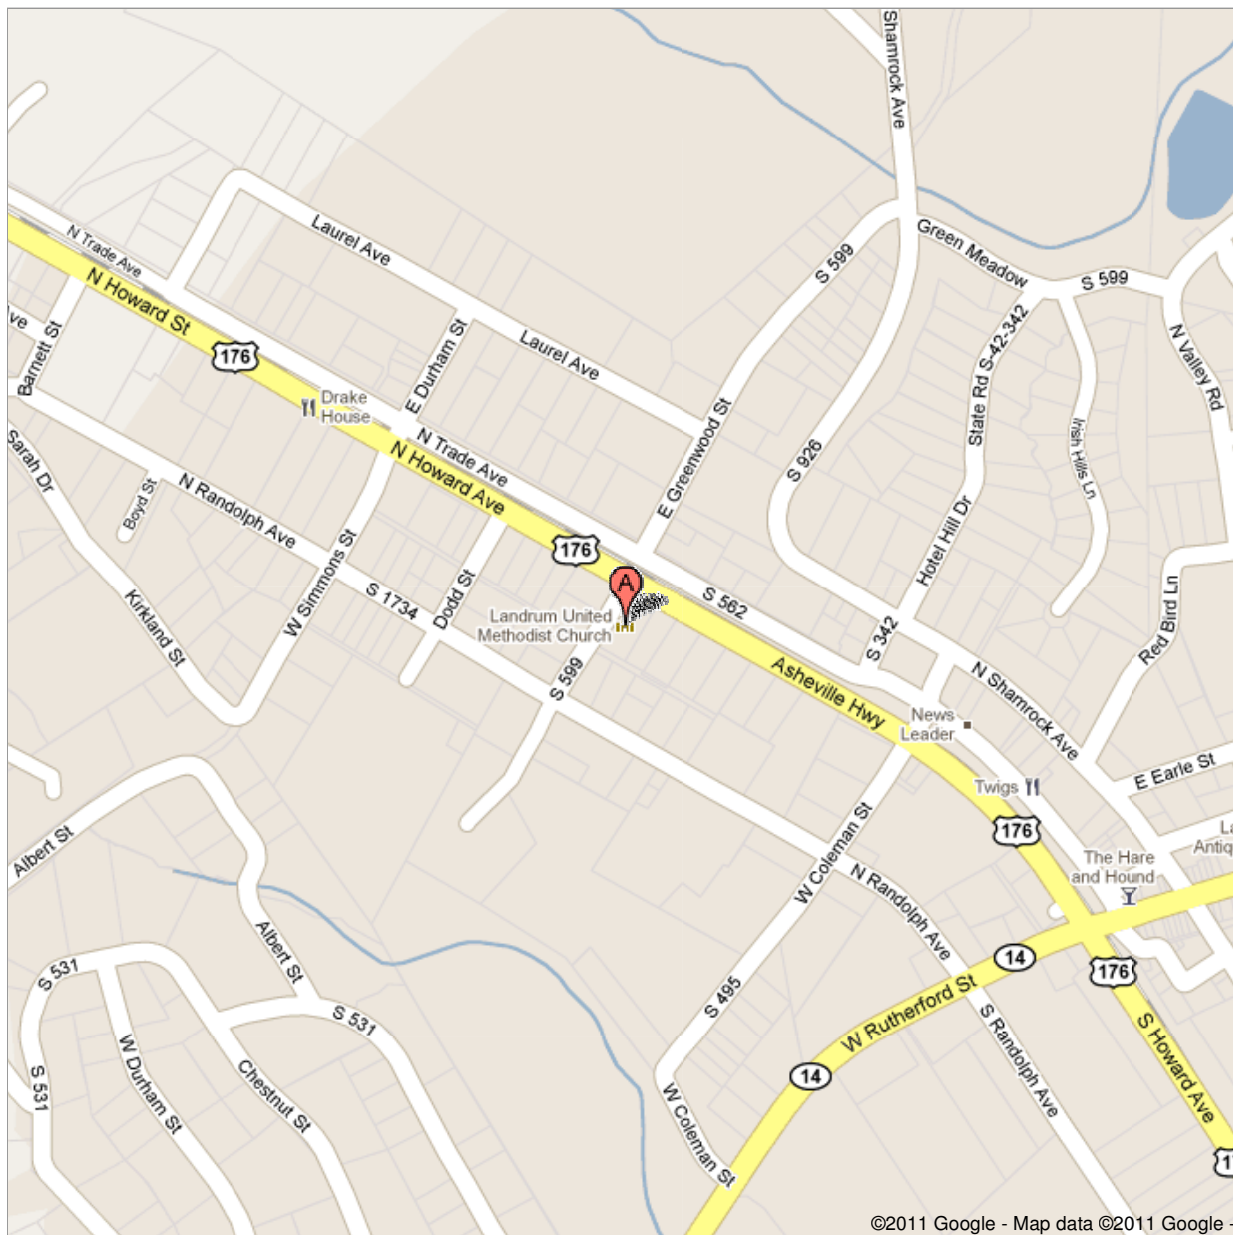

Address **227 N Howard Ave**
Landrum, SC 29356

Get Google Maps on your phone
Text the word "GMAPS" to 466453

©2011 Google - Map data ©2011 Google -