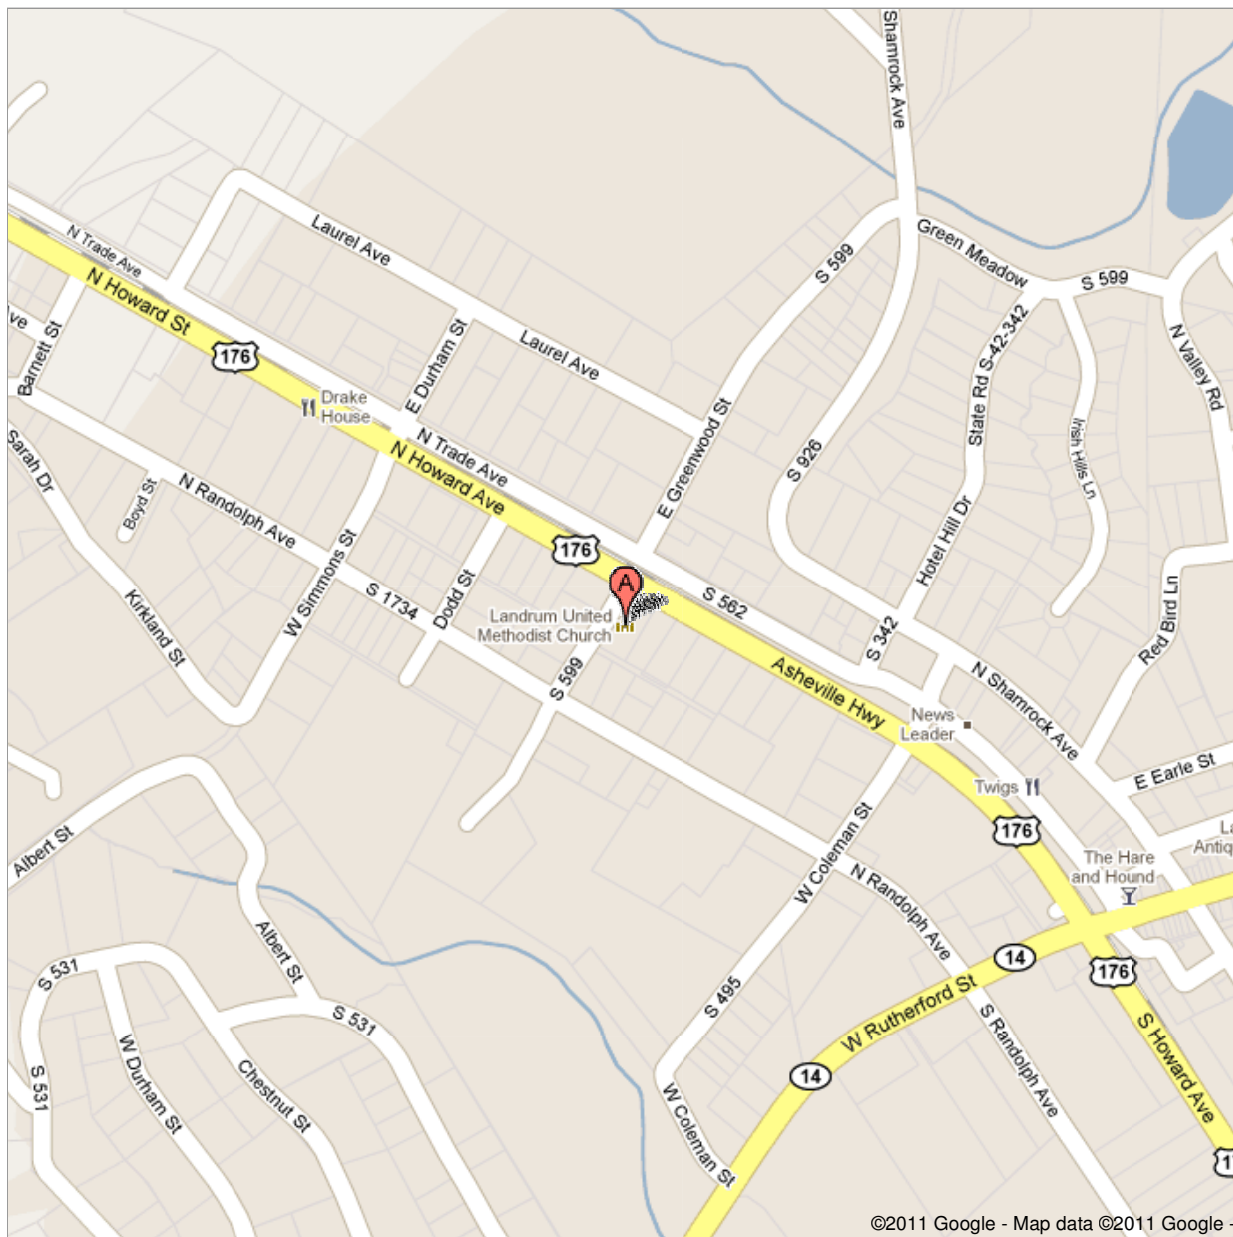

Address **227 N Howard Ave**  
**Landrum, SC 29356**

Get Google Maps on your phone  
Text the word "GMAPS" to 466453

©2011 Google - Map data ©2011 Google -